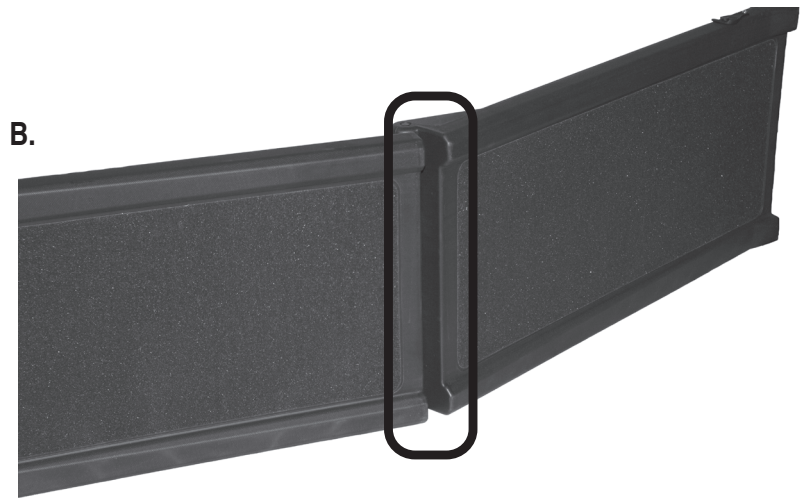

Ramp

Security Strap

INSTRUCTIONS FOR USE

Step 1. Unfold ramp and place on firm surface with carpet surface facing up (Figure A).

A.

INSTRUCTIONS FOR USE

Watch for pinch points while unfolding ramp (Figure B).

Step 2. Be sure the ramp is secure and all four corners are supported.

Step 3. If used on the rear entrance of a van or SUV, attach the security strap to the floor door latch, as shown (Figure C).

FABRIC CARE