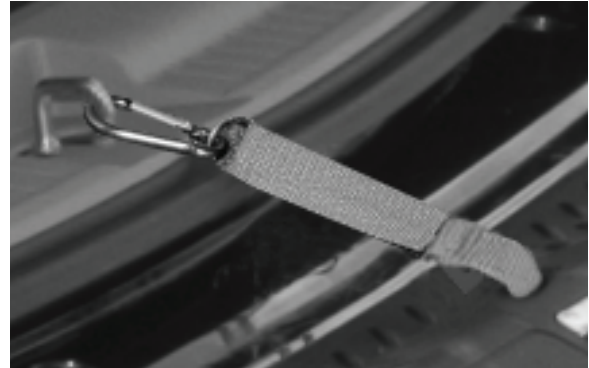

Ramp

Security Strap

INSTRUCTIONS FOR USE

Step 1. Unfold ramp and place on firm surface with carpet surface facing up (Figure A).

A.

INSTRUCTIONS FOR USE

Watch for pinch points while unfolding ramp (Figure B).

Step 2. Be sure the ramp is secure and all four corners are supported.

Step 3. If used on the rear entrance of a van or SUV, attach the security strap to the floor door latch, as shown (Figure C).

FABRIC CARE