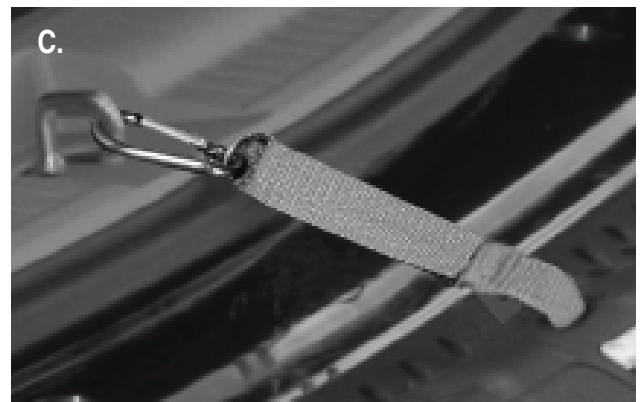

Ramp

Security Strap

INSTRUCTIONS FOR USE

Step 1. Unfold ramp and place on firm surface with carpet surface facing up (Figure A).

A.

INSTRUCTIONS FOR USE

Watch for pinch points while unfolding ramp (Figure B).

Step 2. Be sure the ramp is secure and all four corners are supported.

Step 3. If used on the rear entrance of a van or SUV, attach the security strap to the floor door latch, as shown (Figure C).

FABRIC CARE